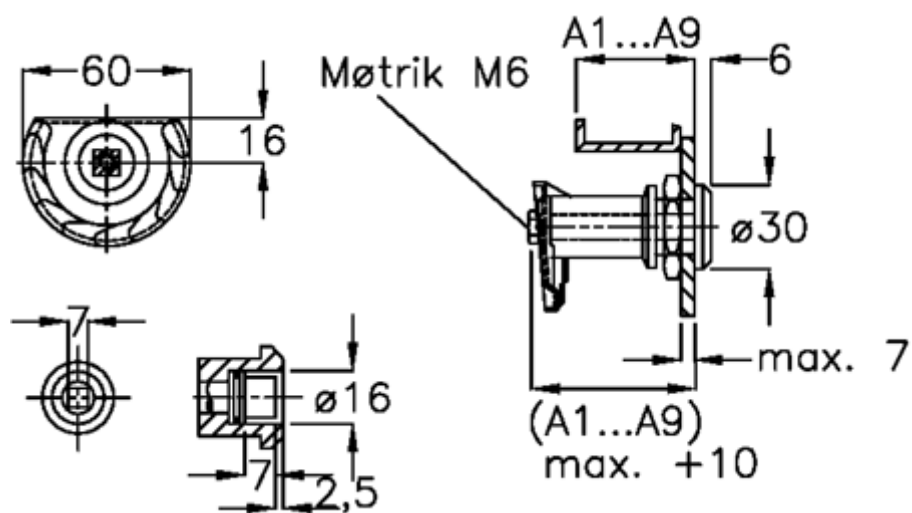

Data Sheet

Article number: 20918019

Description: E+G Door lock
GN 119-VK7-A9

Measures

Door + frame thickness = 57-65

Measure type = A9